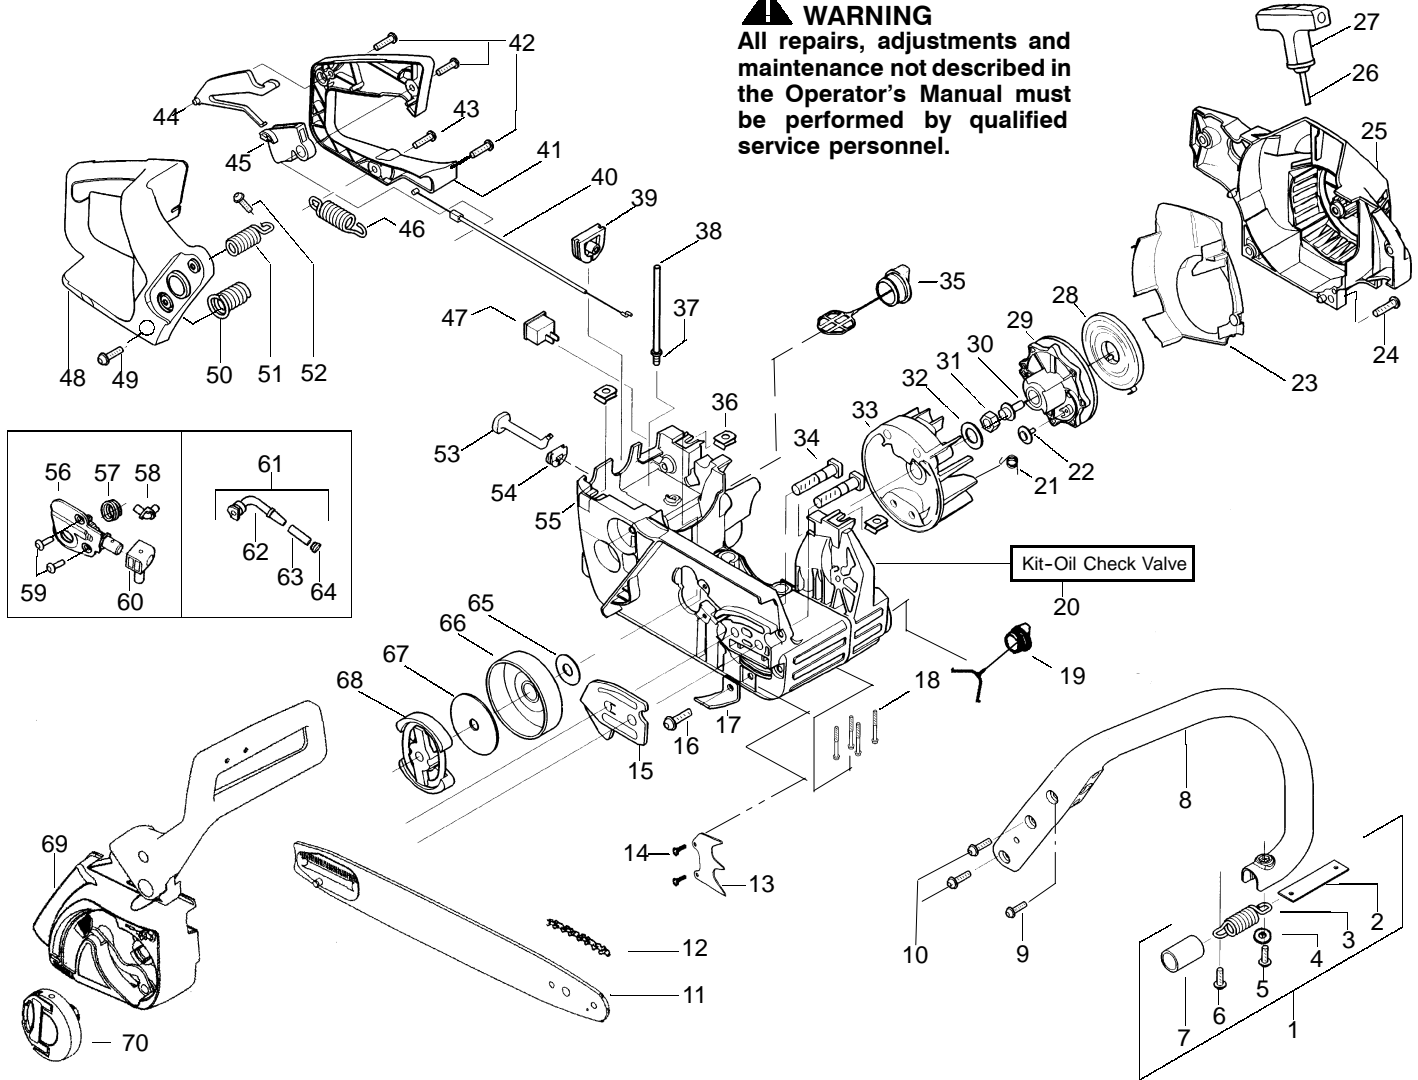

⚠ WARNING
All repairs, adjustments and maintenance not described in the Operator's Manual must be performed by qualified service personnel.

Ref.	Part No.	Description	Ref.	Part No.	Description	Ref.	Part No.	Description
1.	530047963	Assy.-Isolator	25.	530056333	Housing-Fan	51.	530071385	Kit-Isolator (Upper)
2.	530047608	Strap-Limiter	26.	530069232	Kit-Rope	52.	530015875	Screw
3.	530042082	Spring-Isolator	27.	530056402	Handle-Starter	53.	530047605	Knob-Choke
4.	530015123	Washer	28.	530027531	Spring-Recoil	54.	530049005	Grommet-Knob
5.	530016018	Screw	29.	530037817	Pulley-Starter	55.	530056596	Assy-Chassis
6.	530015843	Screw	30.	530015920	Screw	56.	530071259	Kit-Oil Pump (Incls. 57,58,60)
7.	530036142	Sleeve-AV Spring	31.	530016134	Nut-Flywheel	57.	530037820	Gear-Worm Spring
8.	530047583	Handle-Front	32.	530015127	Washer-Flywheel	58.	530049477	Elbow-Oil Pickup
9.	530015940	Screw	33.	530039209	Assy-Flywheel	59.	530016064	Screw
10.	530015814	Screw	34.	530016133	Bolt-Bar	60.	530019206	Seal Block
11.	530044900	Bar - 14"	35.	530047192	Assy-Fuel Cap	61.	530047663	Assy-Oil Pickup (Incl. 62-64)
	530044901	Bar - 16"	36.	530015922	Nut-"U"-Type	62.	530038373	Pick-up Oiler
12.	505369852	Chain 14"	37.	530023877	Fitting-fuel line	63.	530037821	Filter-Oil
	505369856	Chain 16"	38.	530069216	Kit-Fuel line (large)	64.	530030189	Plug-Oil Filter
13.	530014381	Kit-Assy Spike (incl. 14)	39.	530047631	Grommet-Cable	65.	530015907	Washer-Thrust
14.	530015805	Screw	40.	530047602	Cable-Throttle	66.	530047061	Assy.-Clutch Drum w/bearing
15.	530038238	Plate-Bar Mounting	41.	530047581	Cover-Rear Handle	67.	530015611	Washer-Clutch
16.	530015814	Screw	42.	530015906	Screw	68.	530014949	Assy. Clutch
17.	530029850	Chain Catcher	43.	530015886	Screw	69.	530056923	Assy-Chain Brake
18.	530016132	Screw	44.	530036098	Lockout-Throttle	70.	530056935	Assy-Knob
19.	530010846	Assy-Oil Cap	45.	530036097	Trigger-Throttle			
20.	530071666	Kit-Oil Check Valve	46.	530042082	Spring			
21.	530023817	Spring-Starter Dog	47.	530069572	Kit-Switch			
22.	530016080	Screw	48.	530047582	Handle - Rear			
23.	530055723	Baffle-Air	49.	530015814	Screw			
24.	530015892	Screw	50.	530053274	Assy. Isolator - lower			

↗ = NEW PART NUMBER FOR THIS IPL

★ = REFER TO THE SERVICE REFERENCE INDICATED FOR MORE INFORMATION. (LOCATED AT END OF IPL)