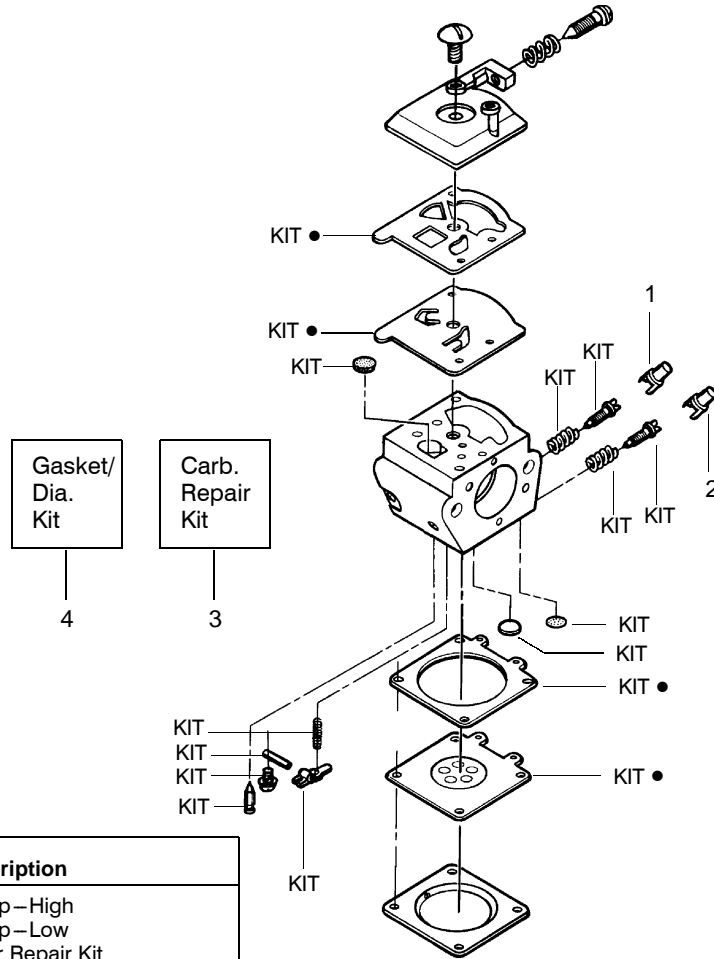

↗ = NEW PART NUMBER FOR THIS IPL

★ = REFER TO THE SERVICE REFERENCE INDICATED FOR MORE INFORMATION. (LOCATED AT END OF IPL)

Carburetor Assembly – WT-391 – #530069722

Ref.	Part No.	Description
1.	530038479	Limiter Cap–High
2.	530038478	Limiter Cap–Low
3.	530069826	Carburetor Repair Kit (KIT= Indicates Contents) & Includes Limiter Caps
4.	530069844	Gasket/Diaphragm Kit (● = Indicates Contents)